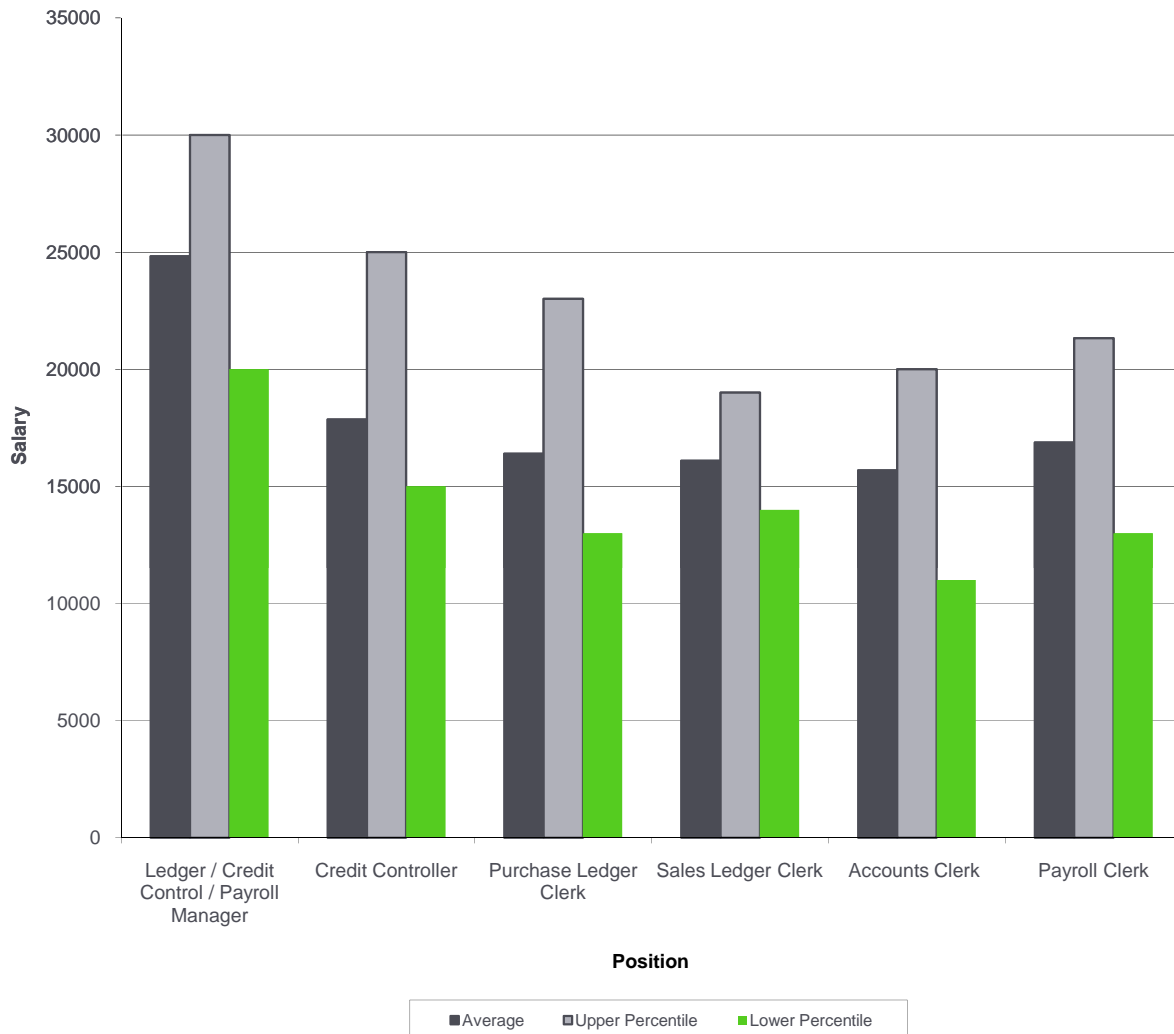

Our Salary Survey

East Midlands - Clerical and Ledger Roles

Let's Talk...

If you would like advice on salaries, changing market trends and what is happening in your region please call us on

0845 519 3655

Tel / 0845 519 3655