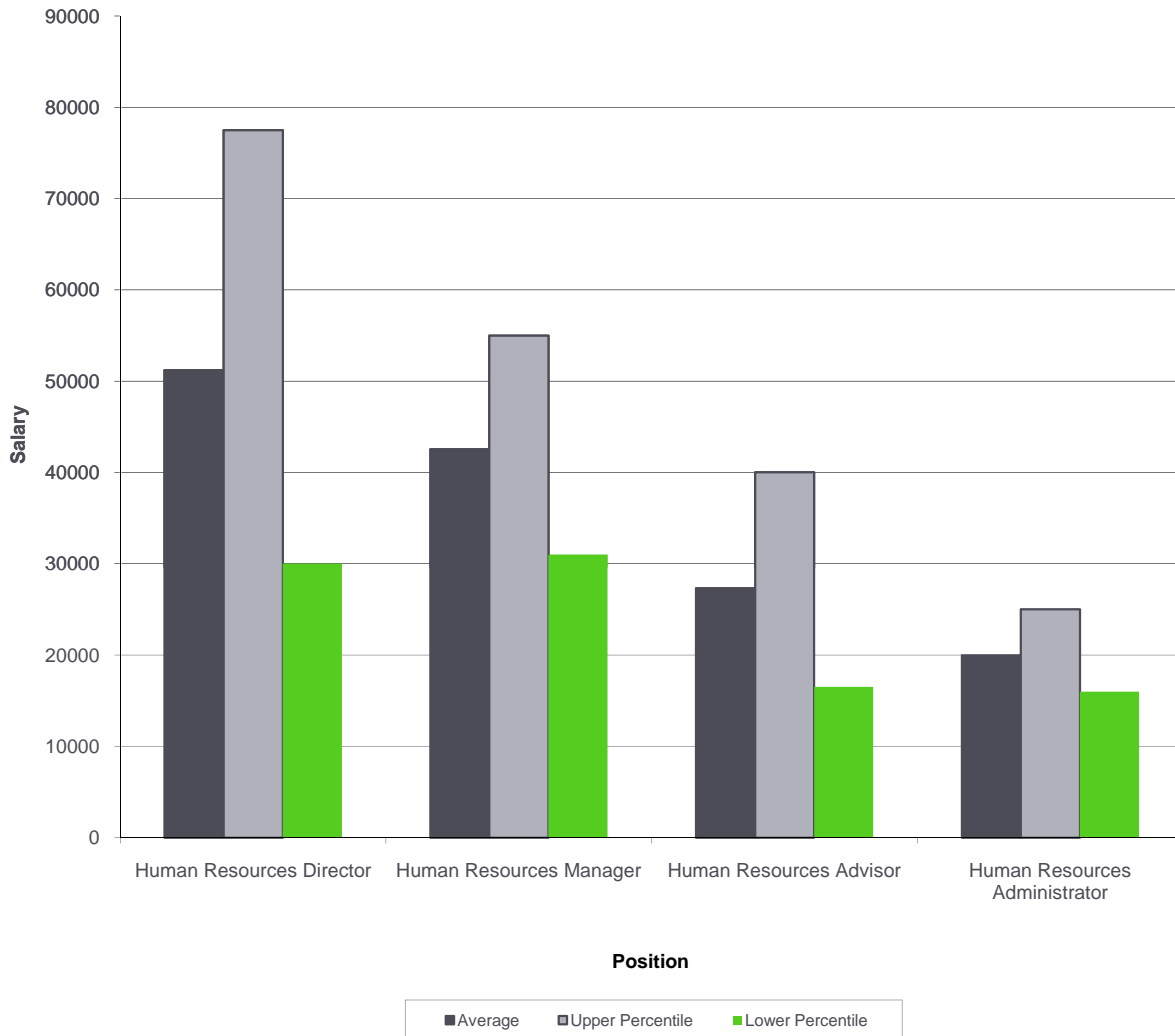

Our Salary Survey

East Midlands - Human Resource Roles

Let's Talk...

If you would like advice on salaries, changing market trends and what is happening in your region please call us on

0845 519 3655

Tel / 0845 519 3655