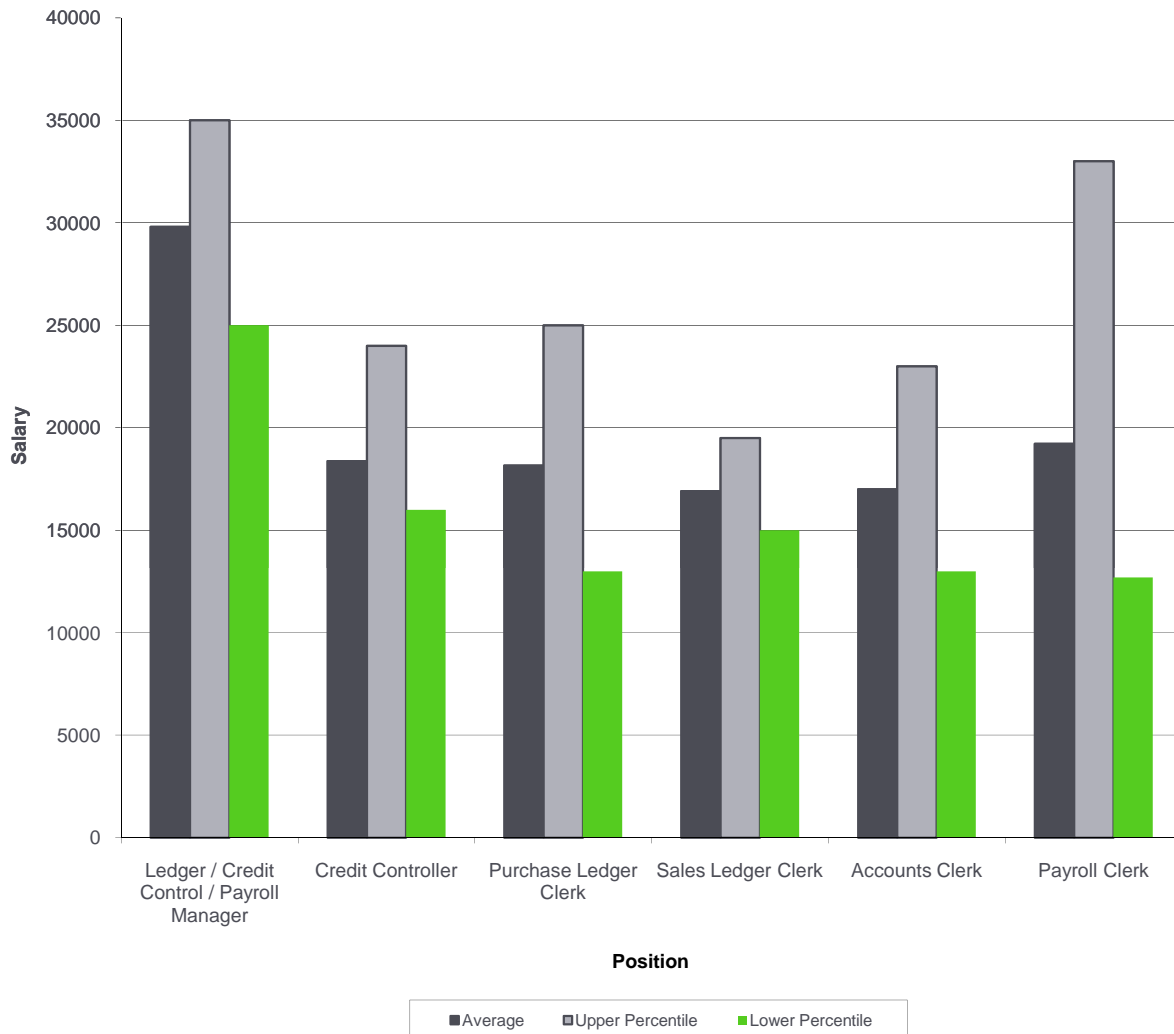

Our Salary Survey

North West - Clerical and Ledger Roles

Let's Talk...

If you would like advice on salaries, changing market trends and what is happening in your region please call us on

0845 519 3655

Tel / 0845 519 3655