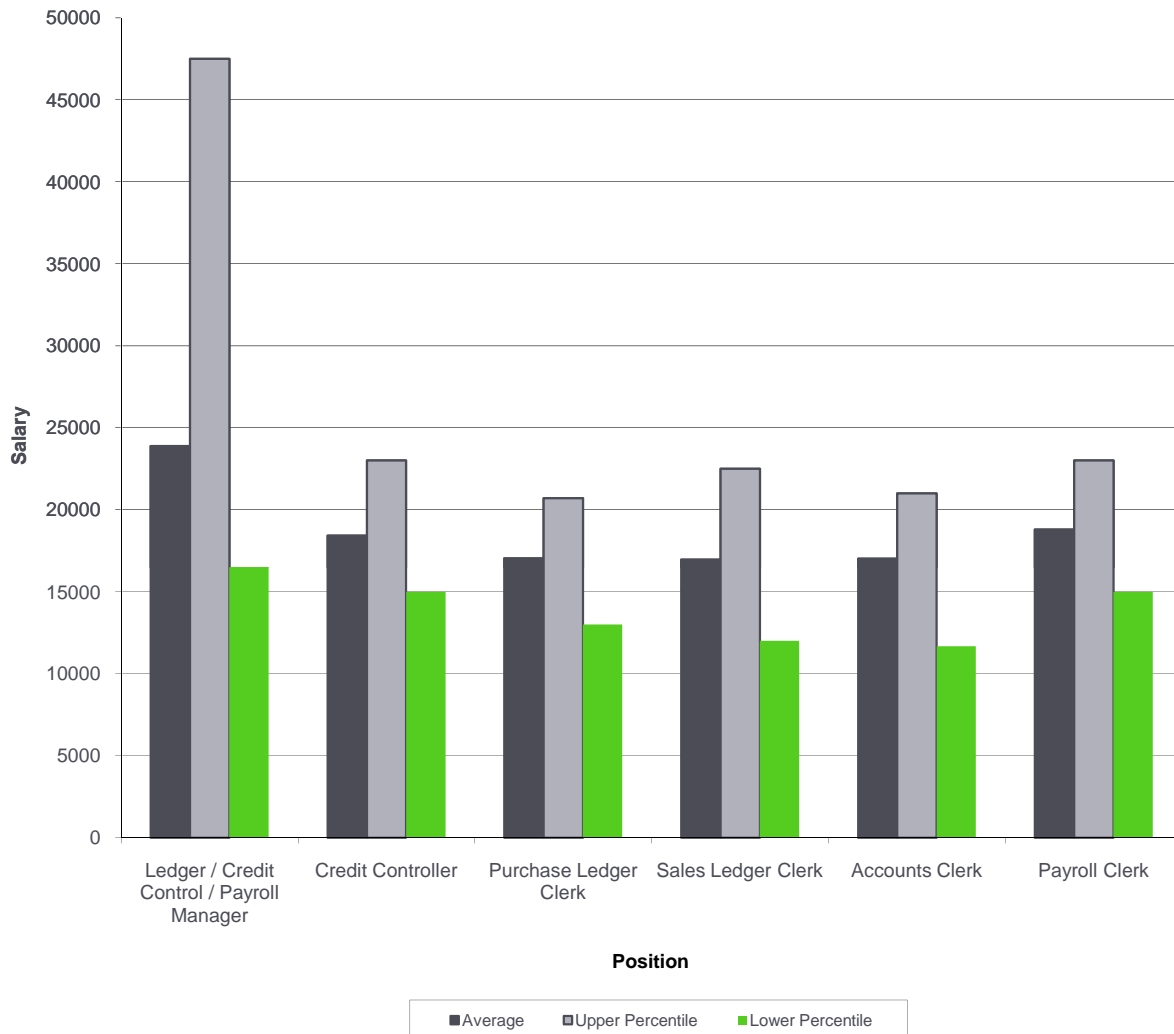

Our Salary Survey

West Midlands - Clerical and Ledger Roles

Let's Talk...

If you would like advice on salaries, changing market trends and what is happening in your region please call us on

0845 519 3655

Tel / 0845 519 3655