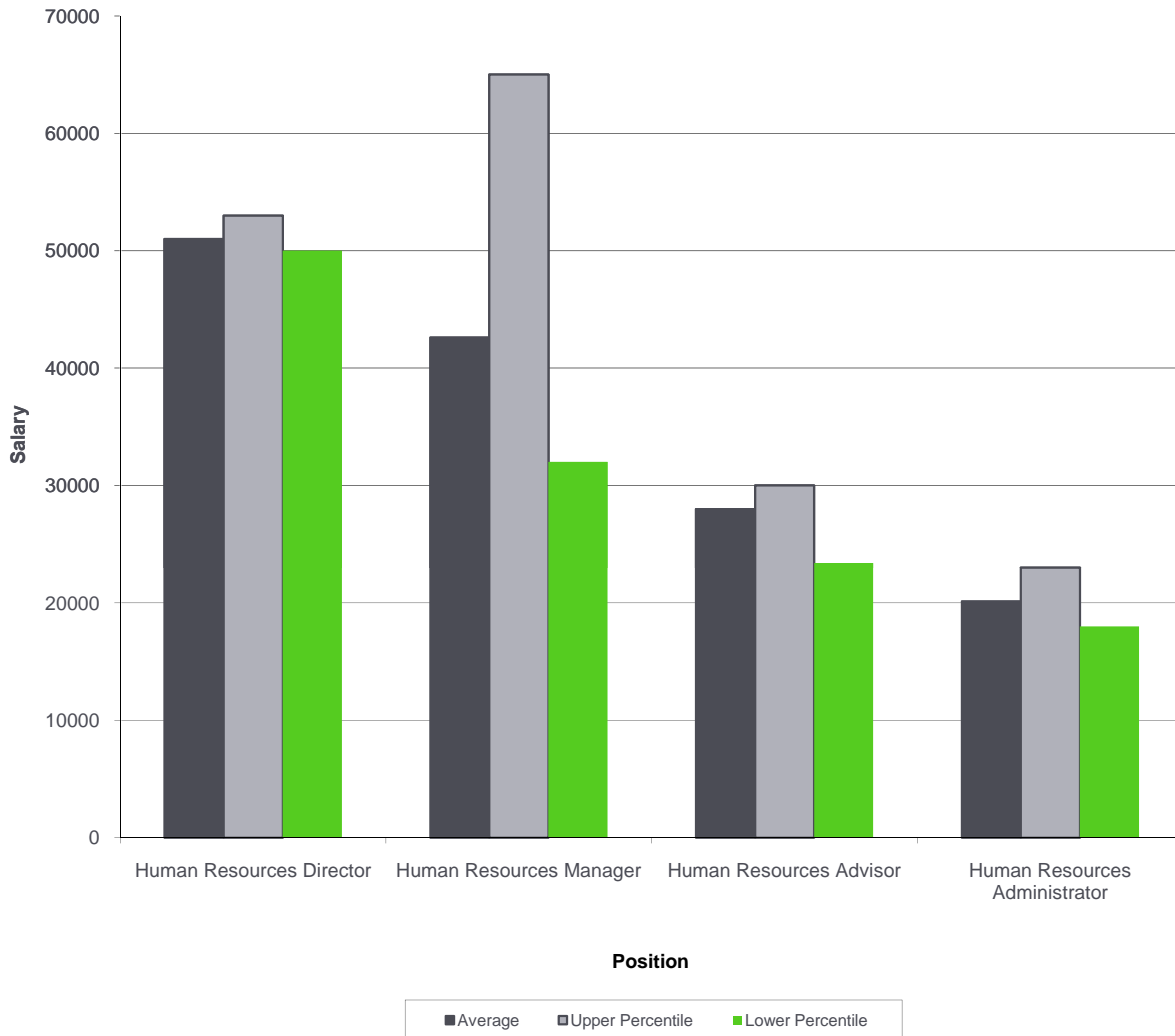

Our Salary Survey

West Midlands - Human Resource Roles

**Let's Talk...**

If you would like advice on salaries, changing market trends and what is happening in your region please call us on

**0845 519 3655**