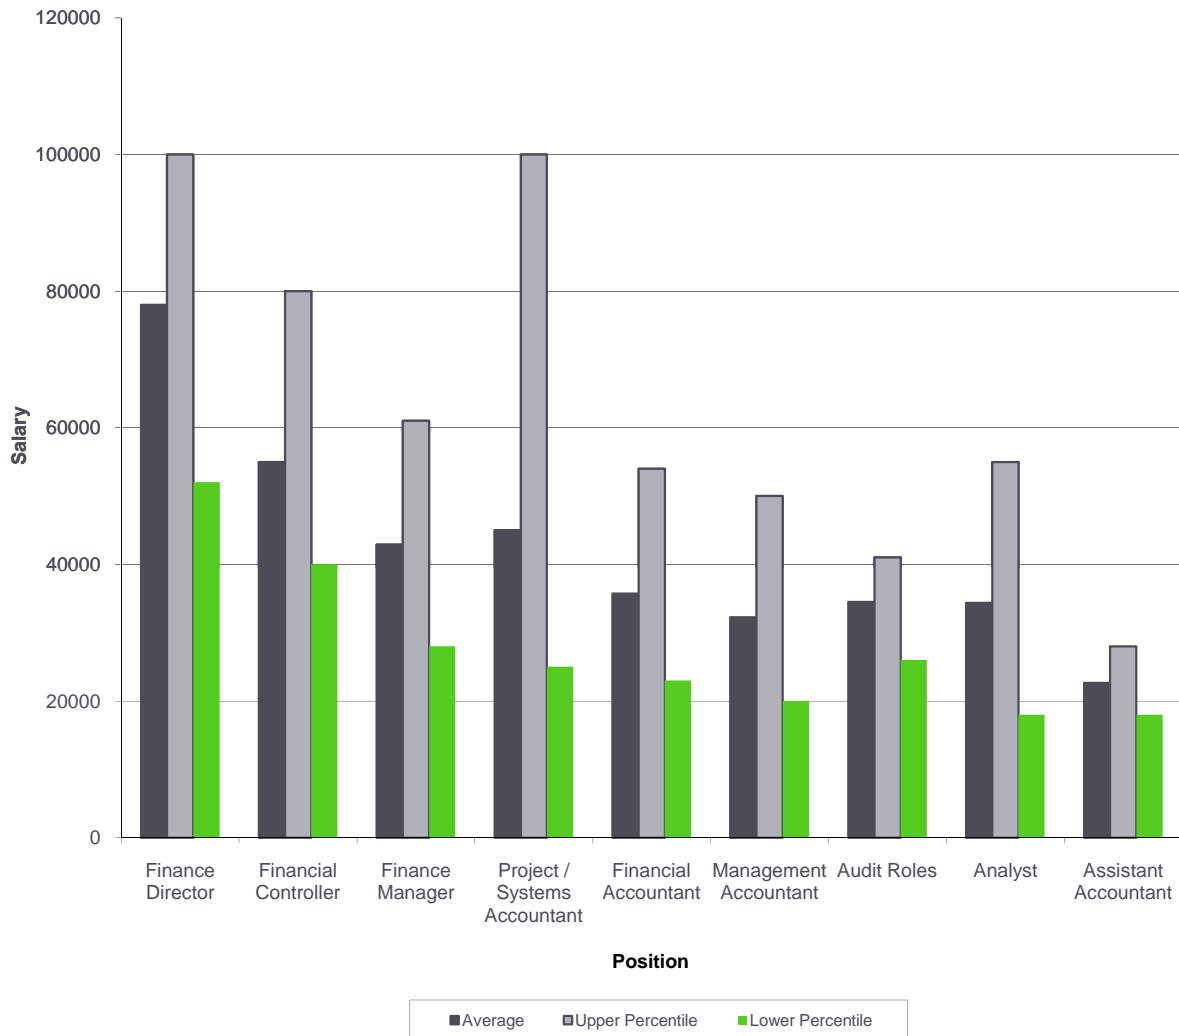

Our Salary Survey

West Midlands - Qualified and Part-qualified Roles

Let's Talk...

If you would like advice on salaries, changing market trends and what is happening in your region please call us on

0845 519 3655